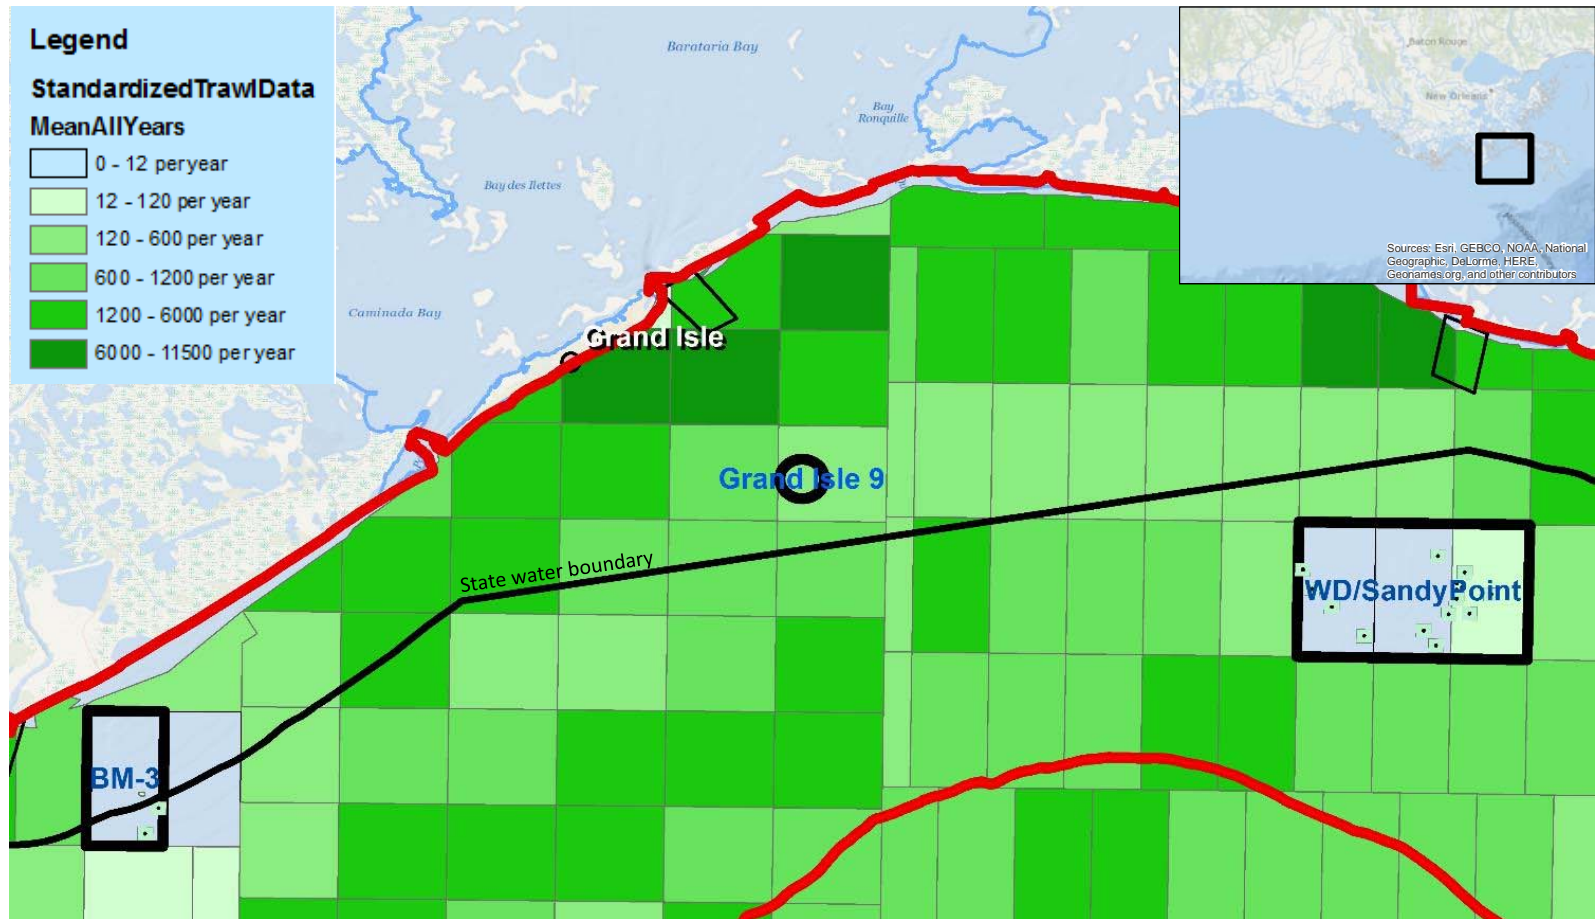

Louisiana Artificial Reef Program

Proposed Nearshore Planning Areas

Proposed Nearshore Planning Areas

Louisiana Artificial Reef Program

Proposed Nearshore Planning Areas

Louisiana Artificial Reef Program

Proposed Nearshore Planning Areas

Louisiana Artificial Reef Program

Existing Nearshore Reefs

Louisiana Artificial Reef Program

Proposed Nearshore Planning Areas