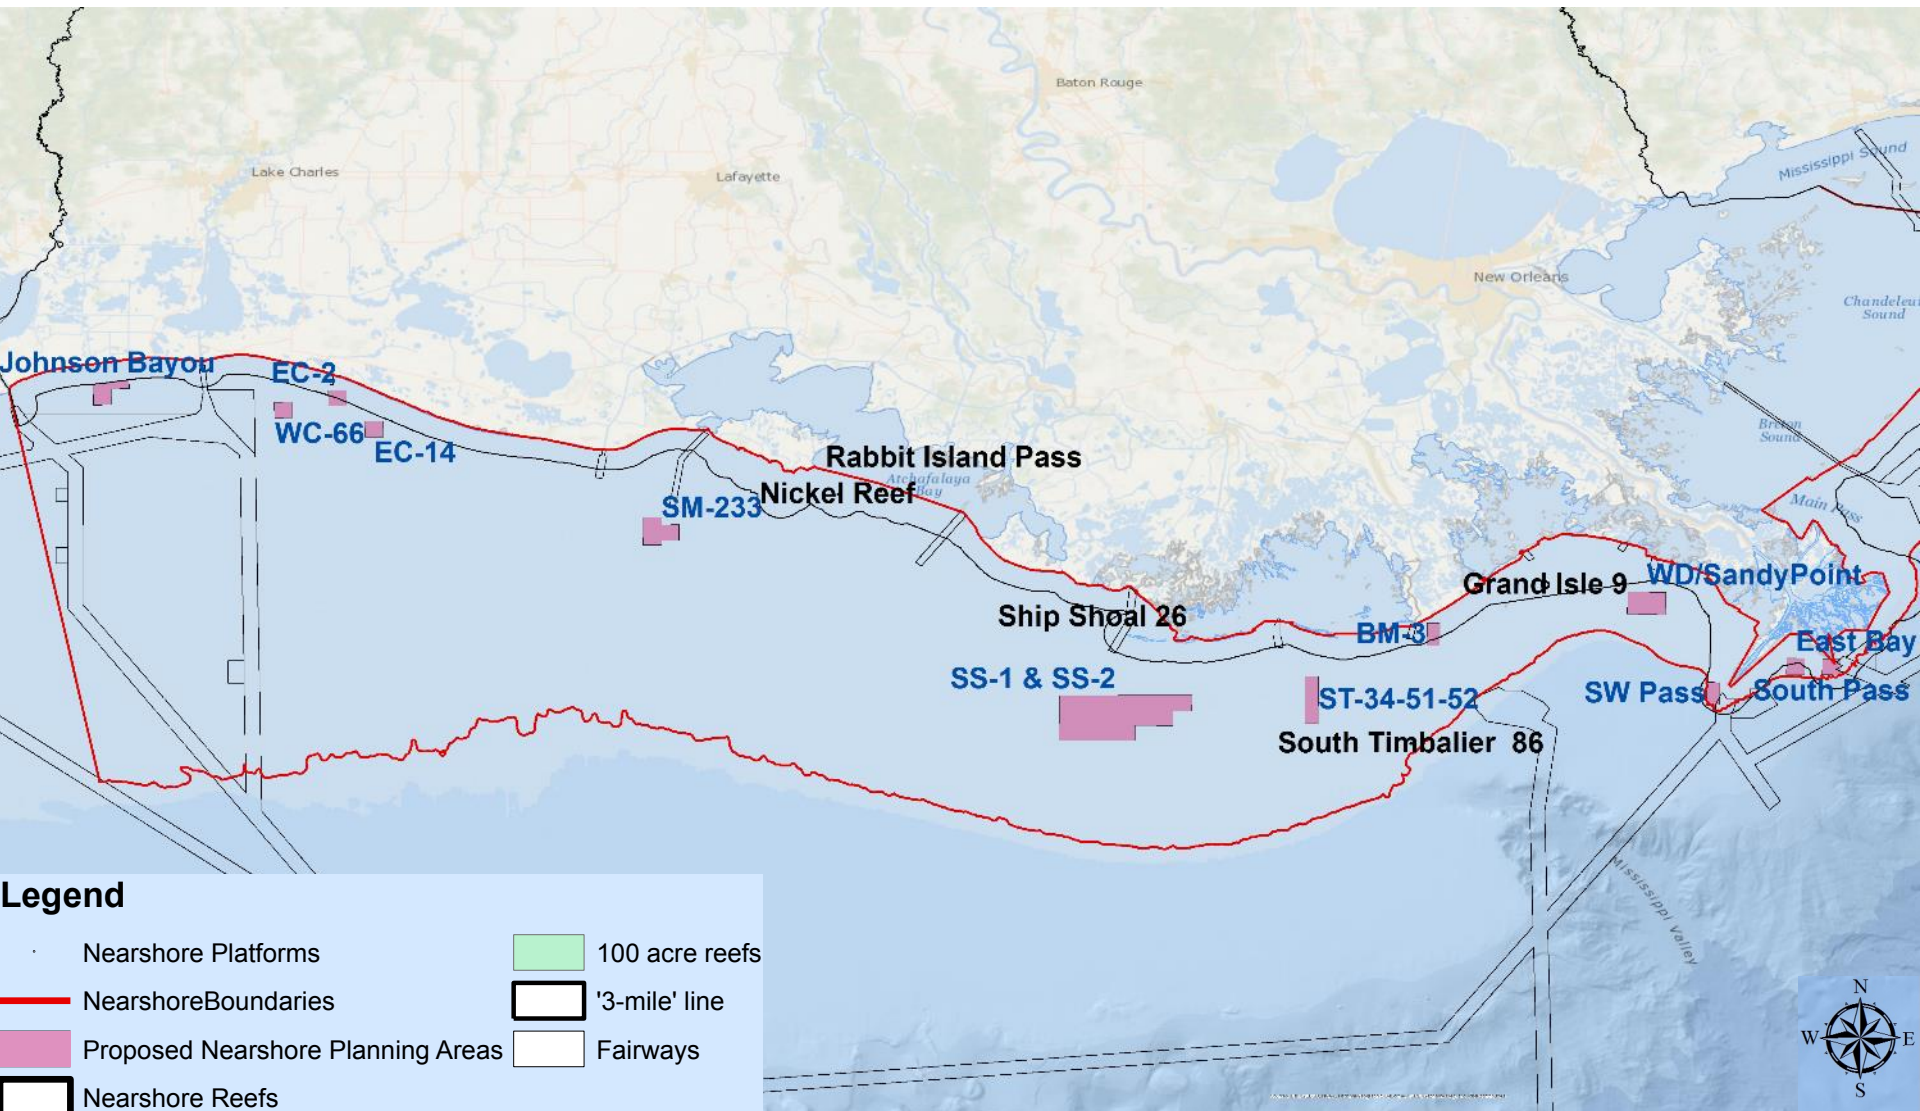

Louisiana Artificial Reef Program

Existing Nearshore Reefs